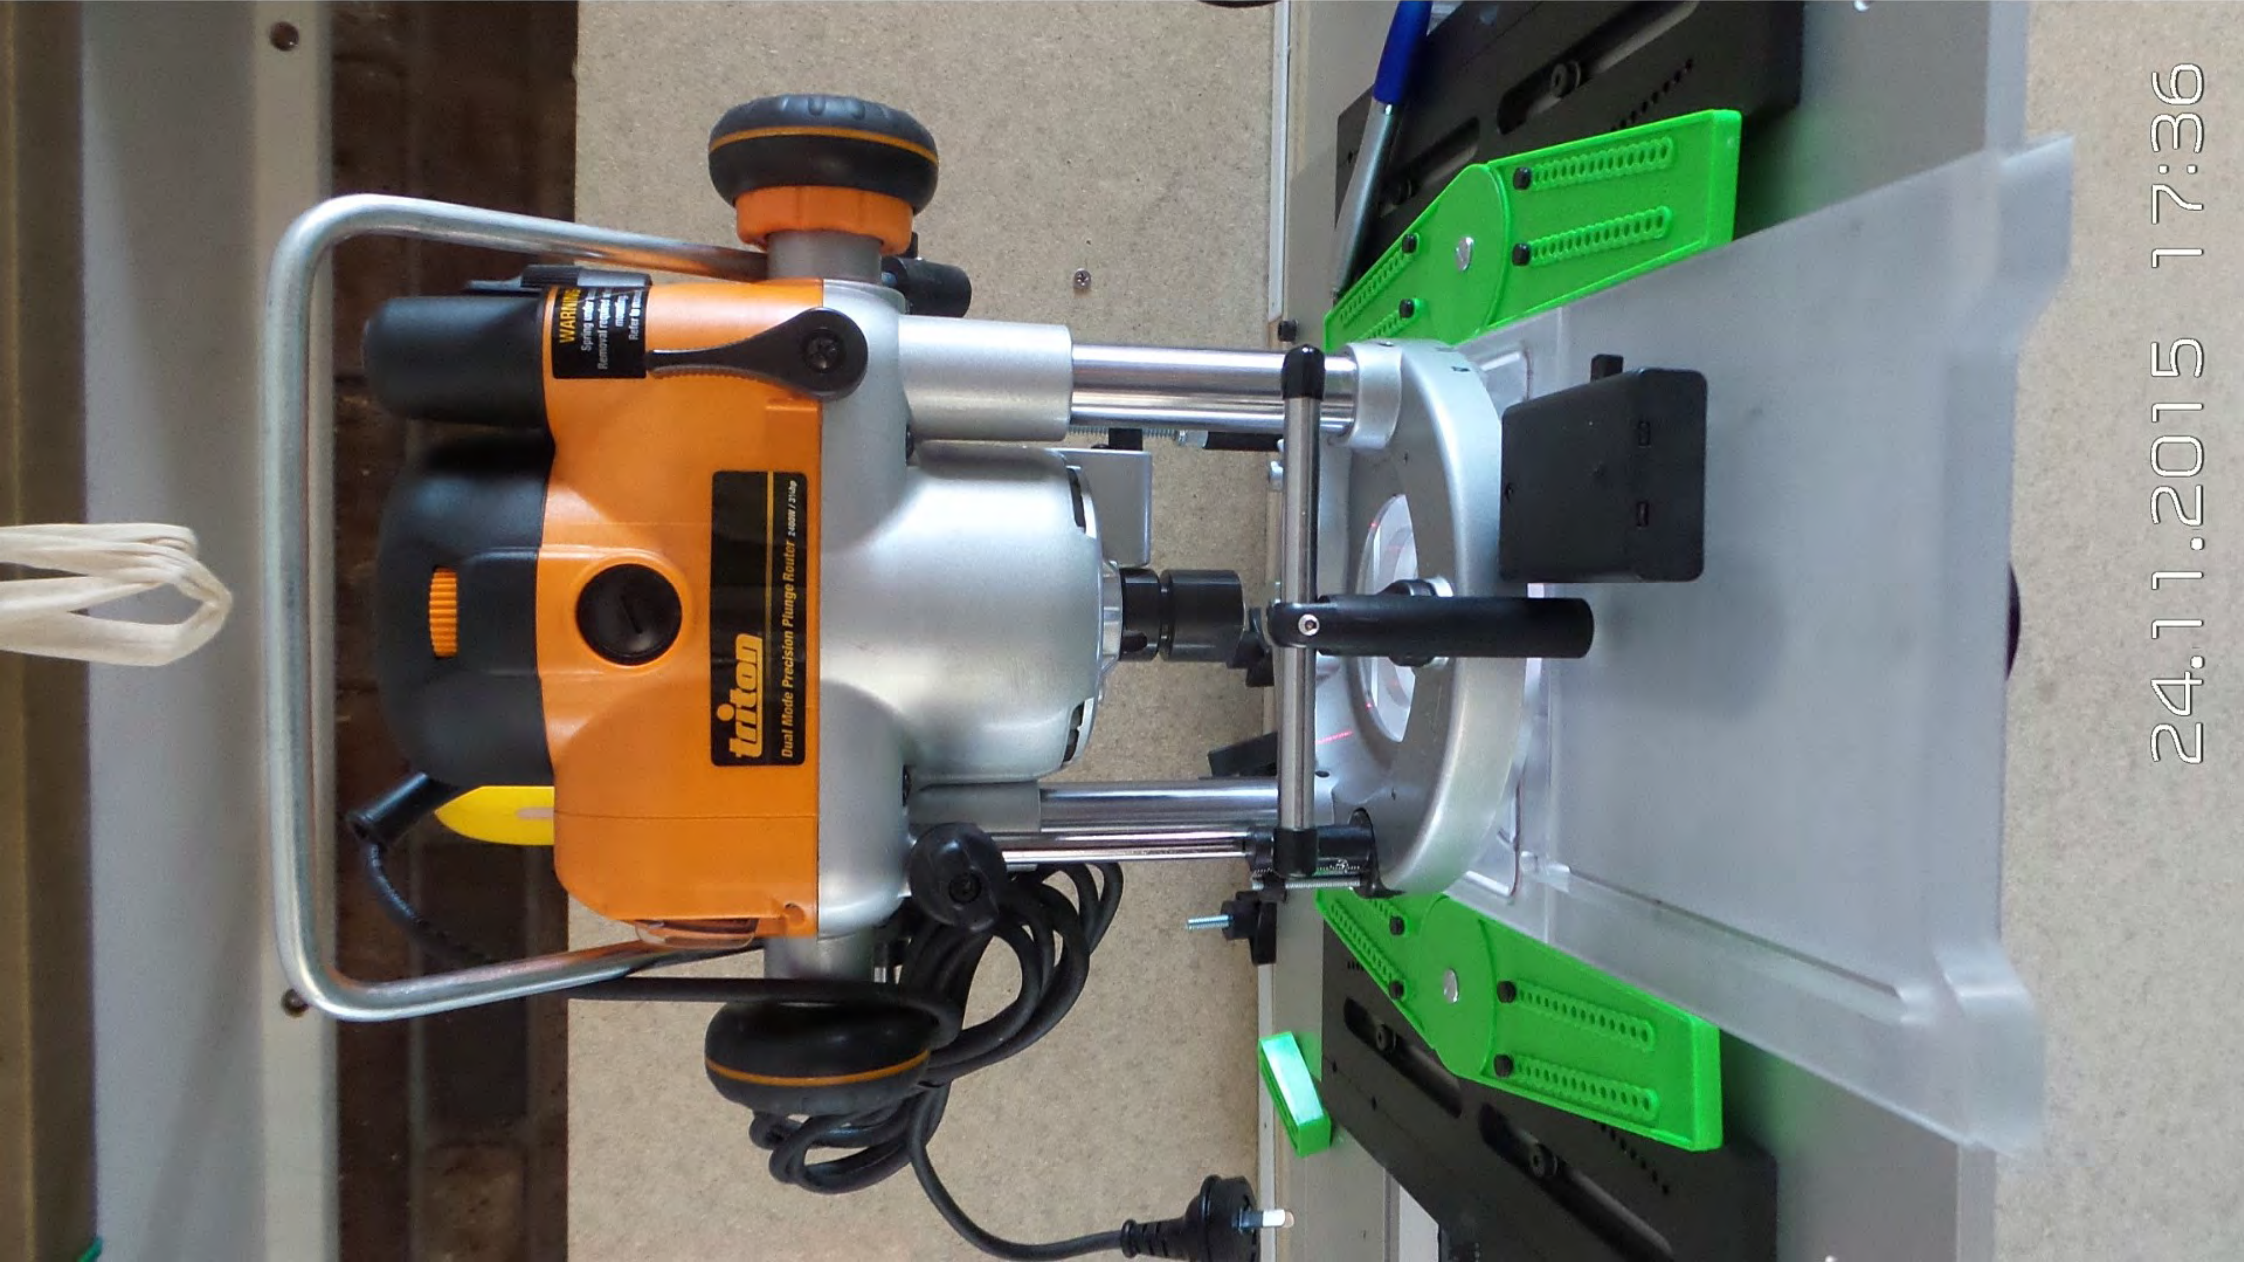

24.11.2015 17:36

triton
Dual Mode Precision Plunge Router 2400W / 3 1/4hp

WARNING
Spring under
Removal required
Refer to manual

24.11.2015 17:36

24.11.2015 17:36

The Craftsman Gallery
PO Box 54301
Cincinnati, OH 45254
www.craftsmangallery.com